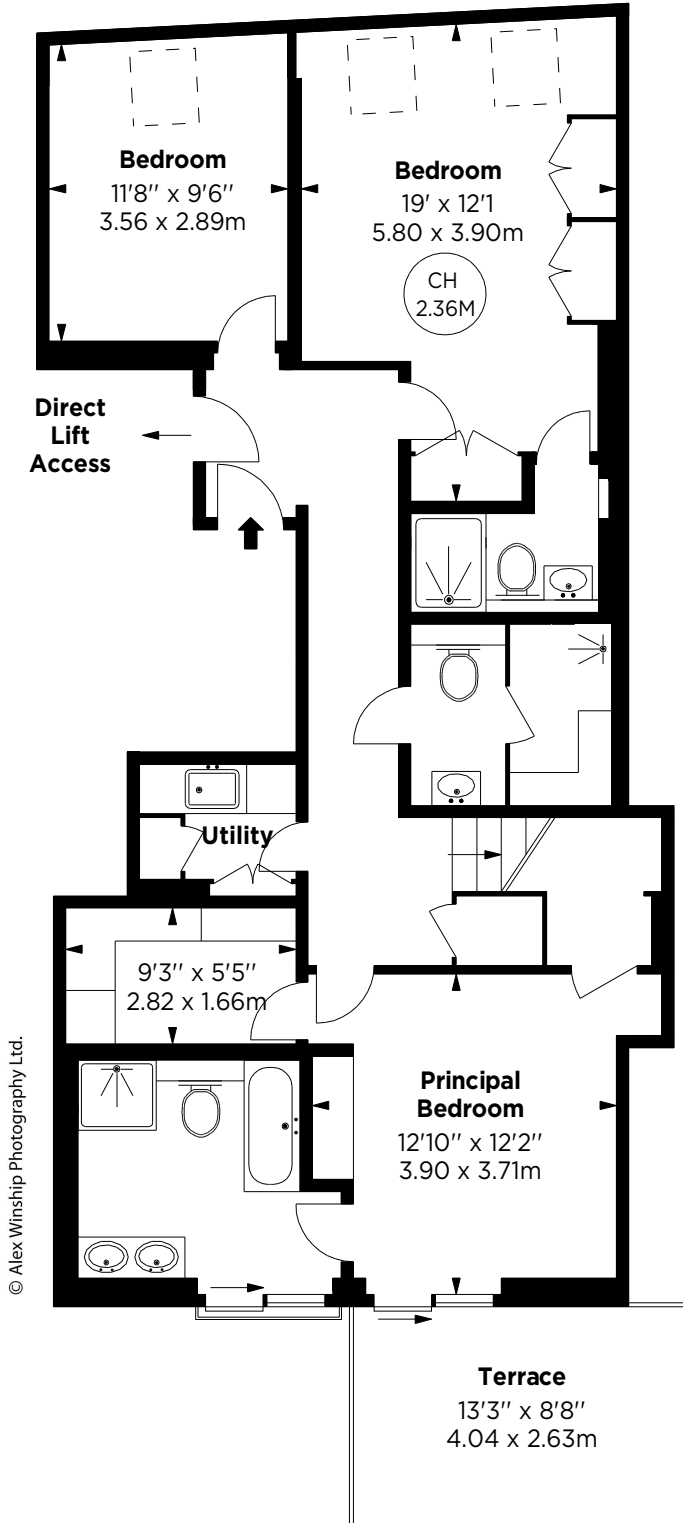

Buckingham Gate, SW1

APPROX. GROSS INTERNAL AREA *
1718 Sq Ft - 159.60 Sq M

This floorplan is for GUIDANCE ONLY and NOT FOR VALUATION purposes.

Key :
CH - Ceiling Height

FIFTH FLOOR

SIXTH FLOOR

© Alex Winship Photography Ltd.