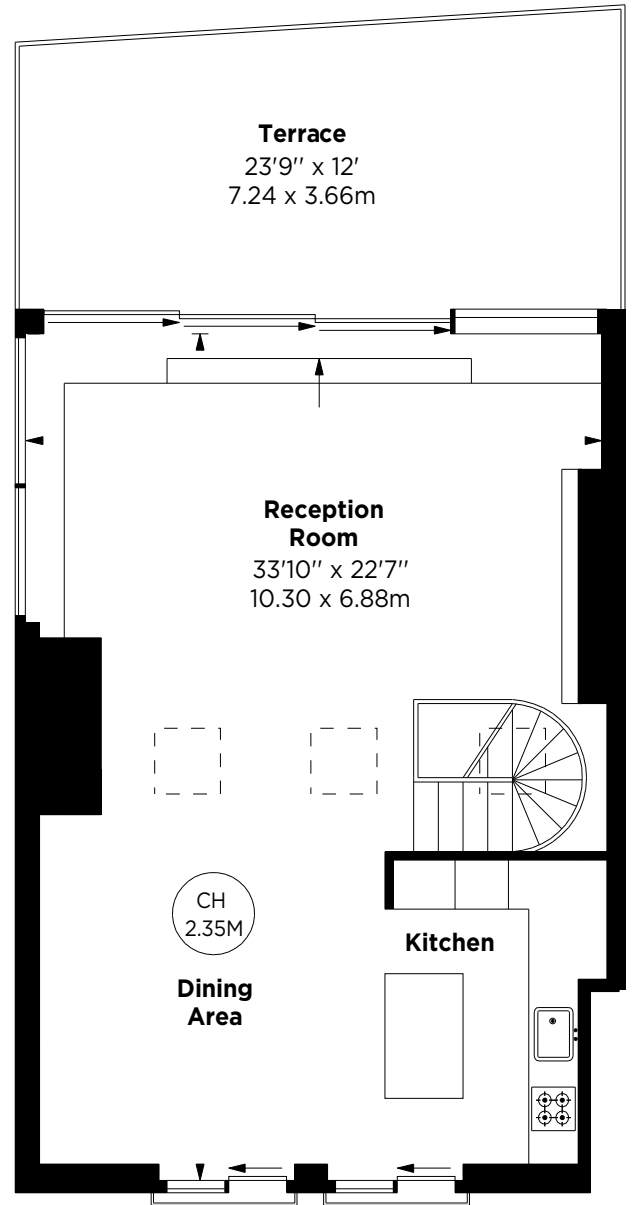

Buckingham Gate, SW1

APPROX. GROSS INTERNAL AREA *
1718 Sq Ft - 159.60 Sq M

This floorplan is for GUIDANCE ONLY and NOT FOR VALUATION purposes.

Key :
CH - Ceiling Height

FIFTH FLOOR

SIXTH FLOOR

© Alex Winship Photography Ltd.